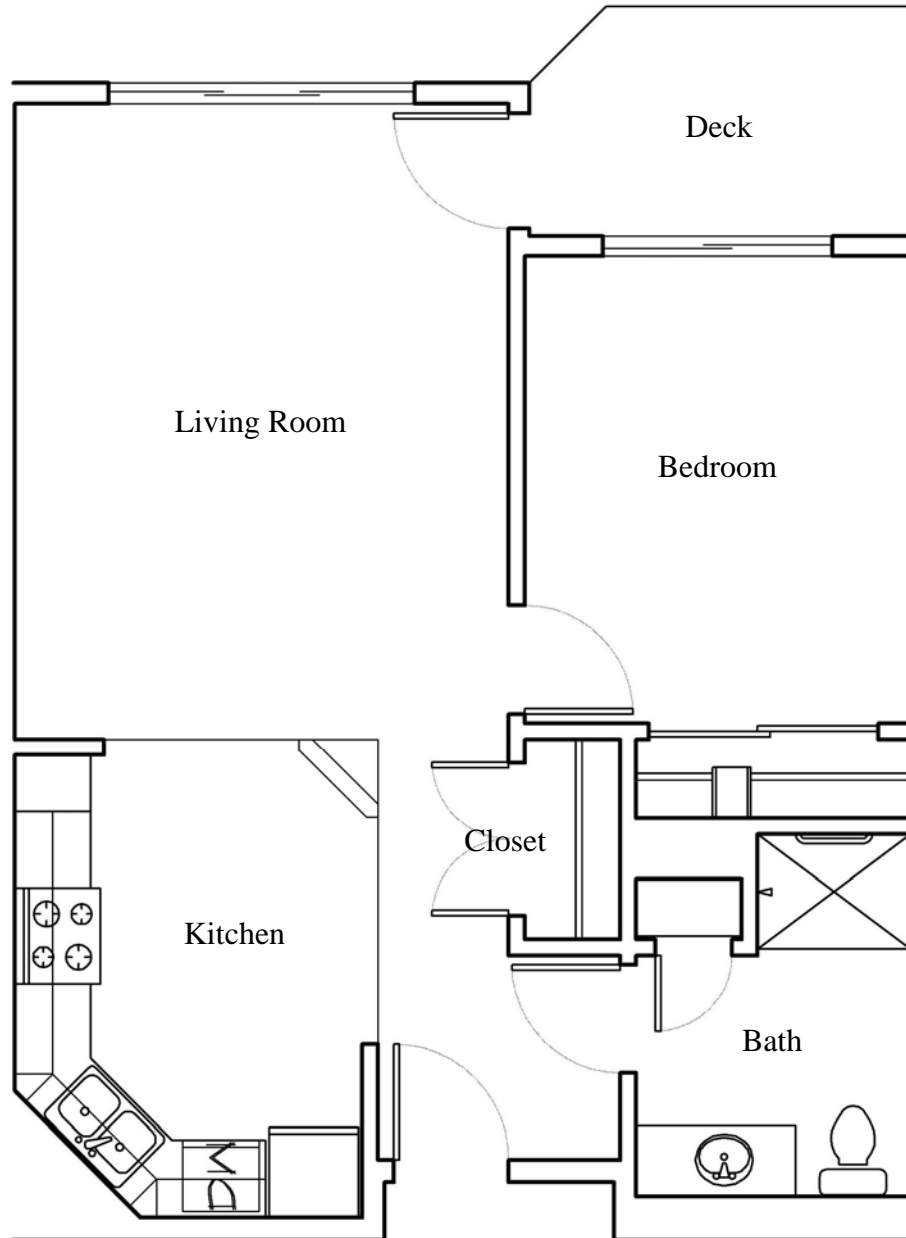

One Bedroom with Deck 663 Square Feet

1 Bedroom w/Deck
663 SF (approx.)

Emerald Pointe Senior Living Community
"The Lifestyle You Deserve."