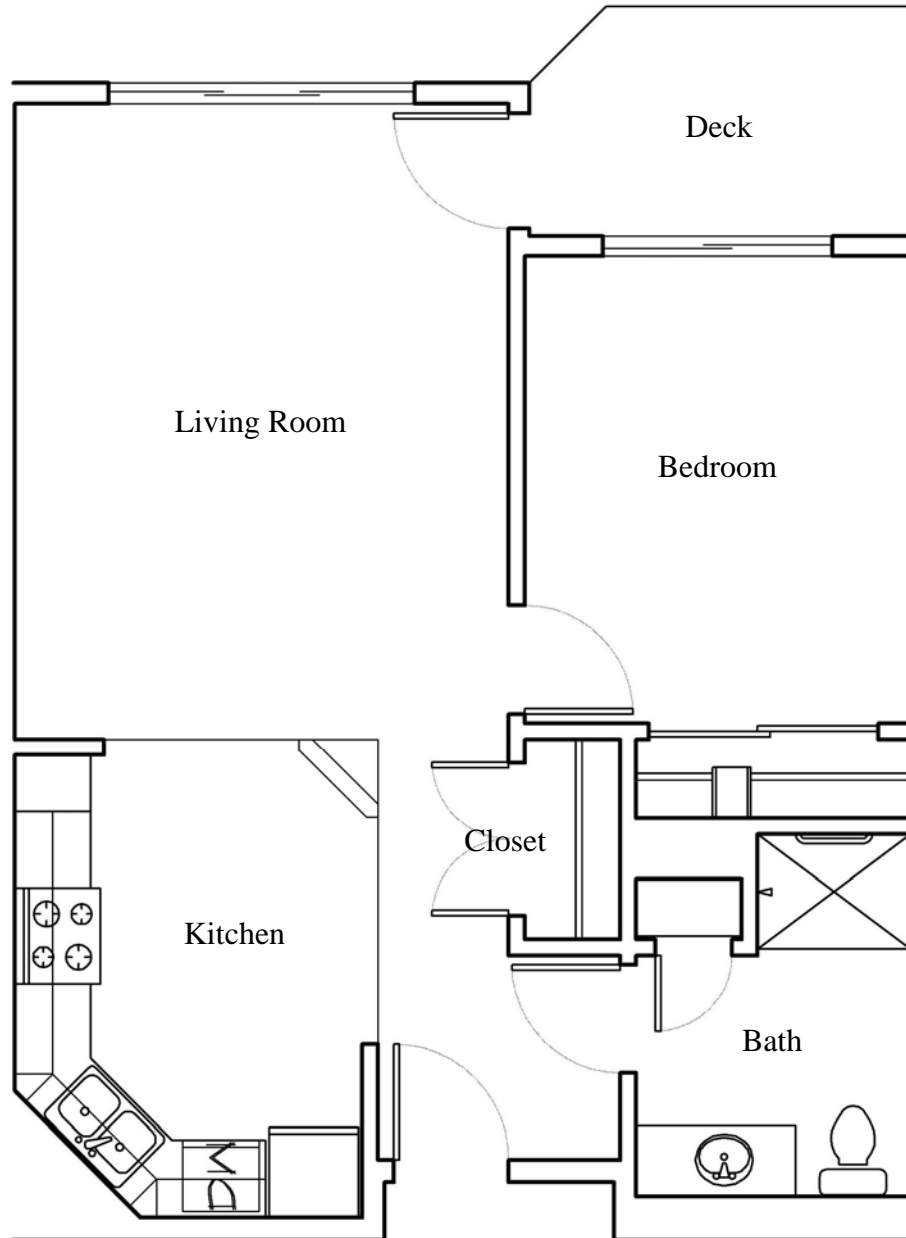

# One Bedroom with Deck 663 Square Feet

1 Bedroom w/Deck  
663 SF (approx.)

*Emerald Pointe Senior Living Community*  
"The Lifestyle You Deserve."