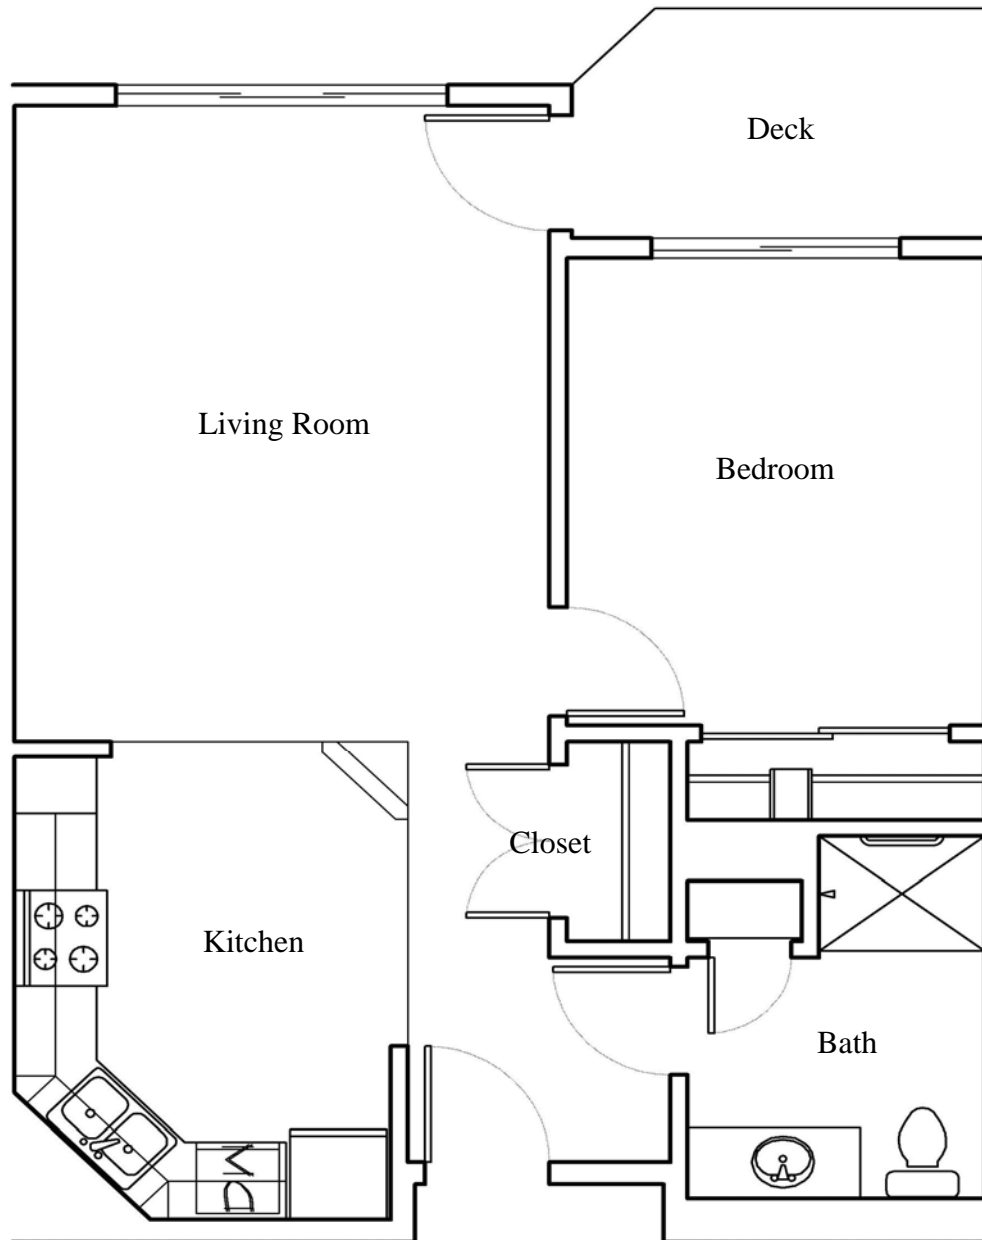

One Bedroom with Deck 745 Square Feet

1 Bedroom w/Deck
745 SF (approx.)

Emerald Pointe Senior Living Community
"The Lifestyle You Deserve."