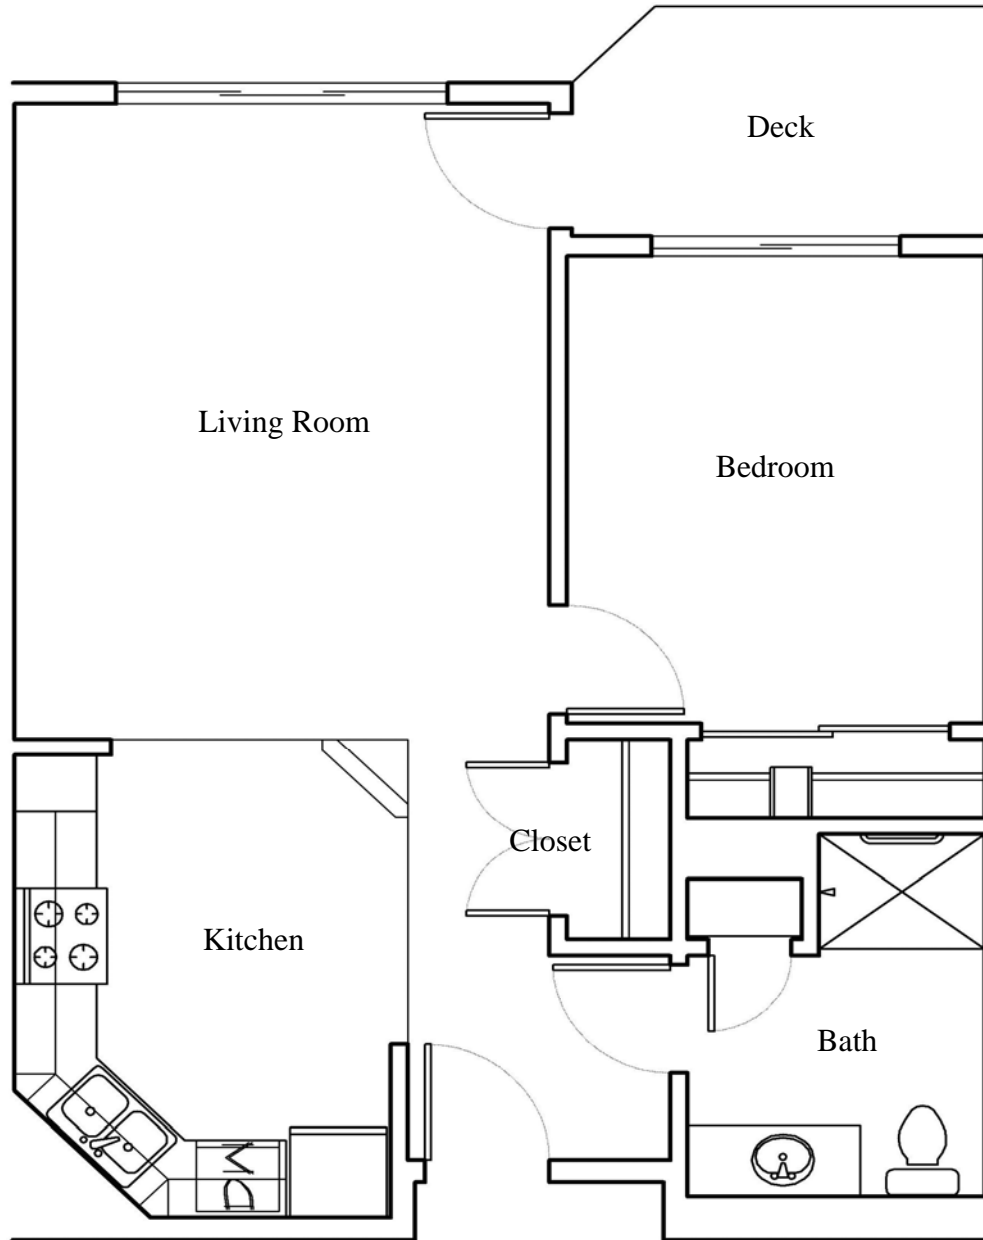

# One Bedroom with Deck 745 Square Feet

1 Bedroom w/Deck  
745 SF (approx.)

*Emerald Pointe Senior Living Community*  
"The Lifestyle You Deserve."