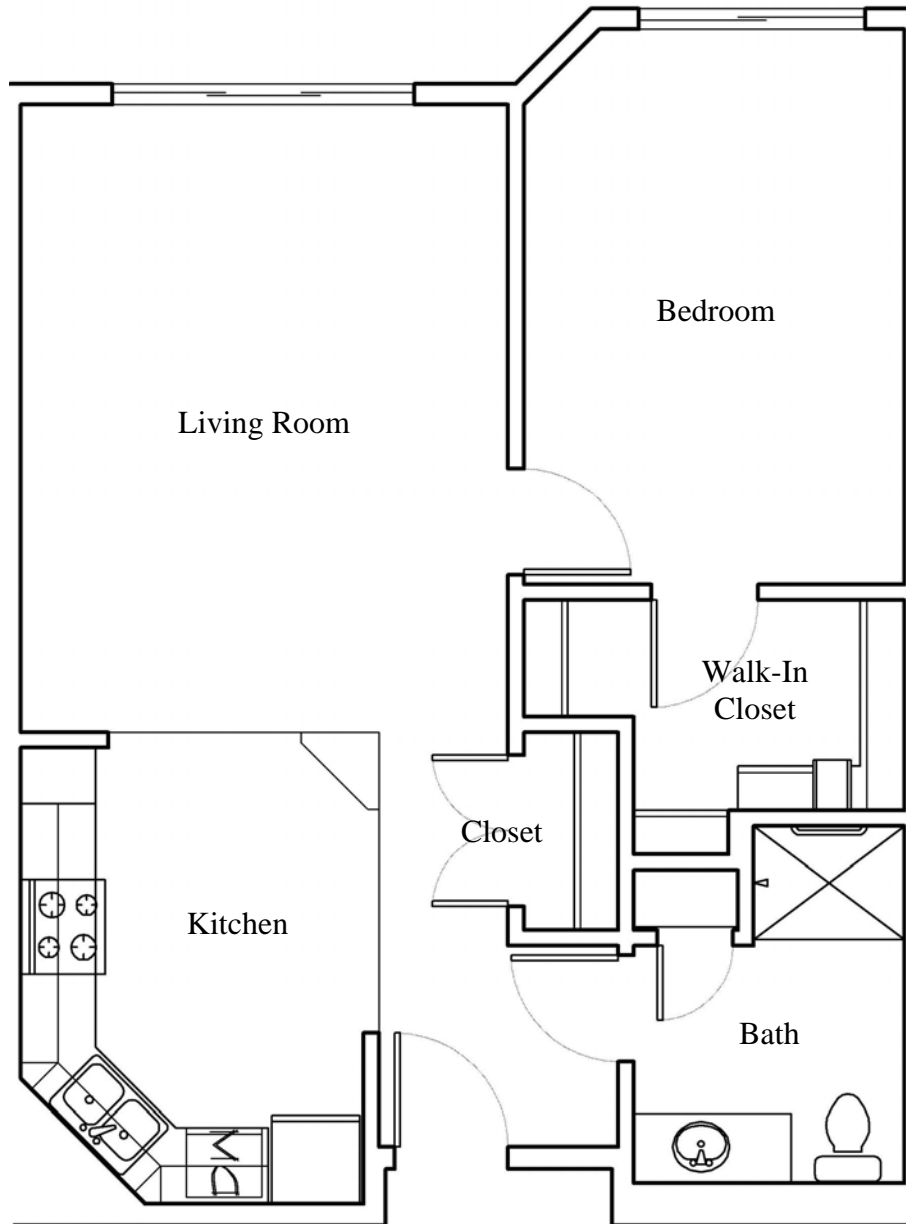

One Bedroom with Deck 723 Square Feet

1 Bedroom w/Walk-In Closet
723 SF (approx.)

Emerald Pointe Senior Living Community
"The Lifestyle You Deserve."