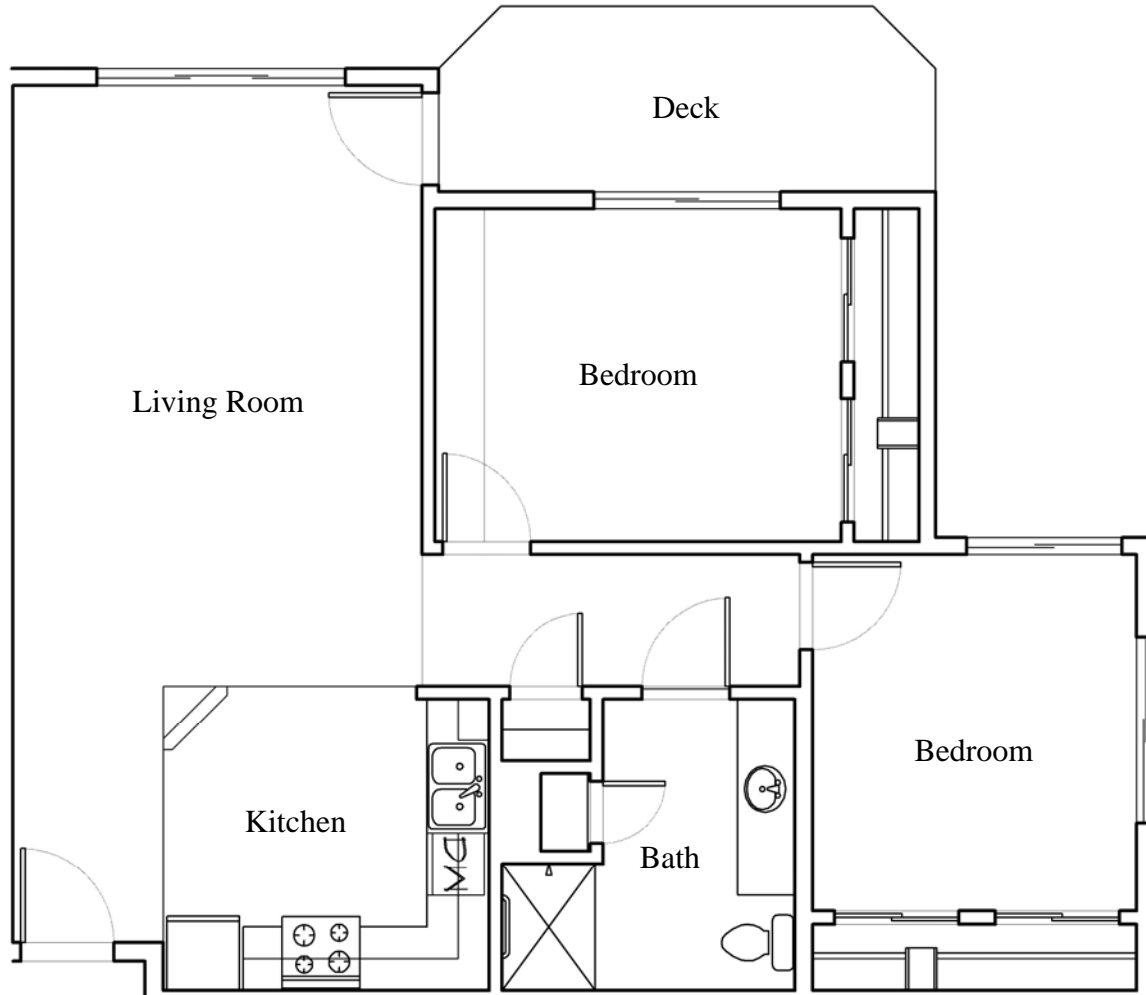

Two Bedroom One Bath with Deck 928 Square Feet

2 Bedroom / 1 Bath with Deck
928 SF (approx.)

Emerald Pointe Senior Living Community
"The Lifestyle You Deserve."