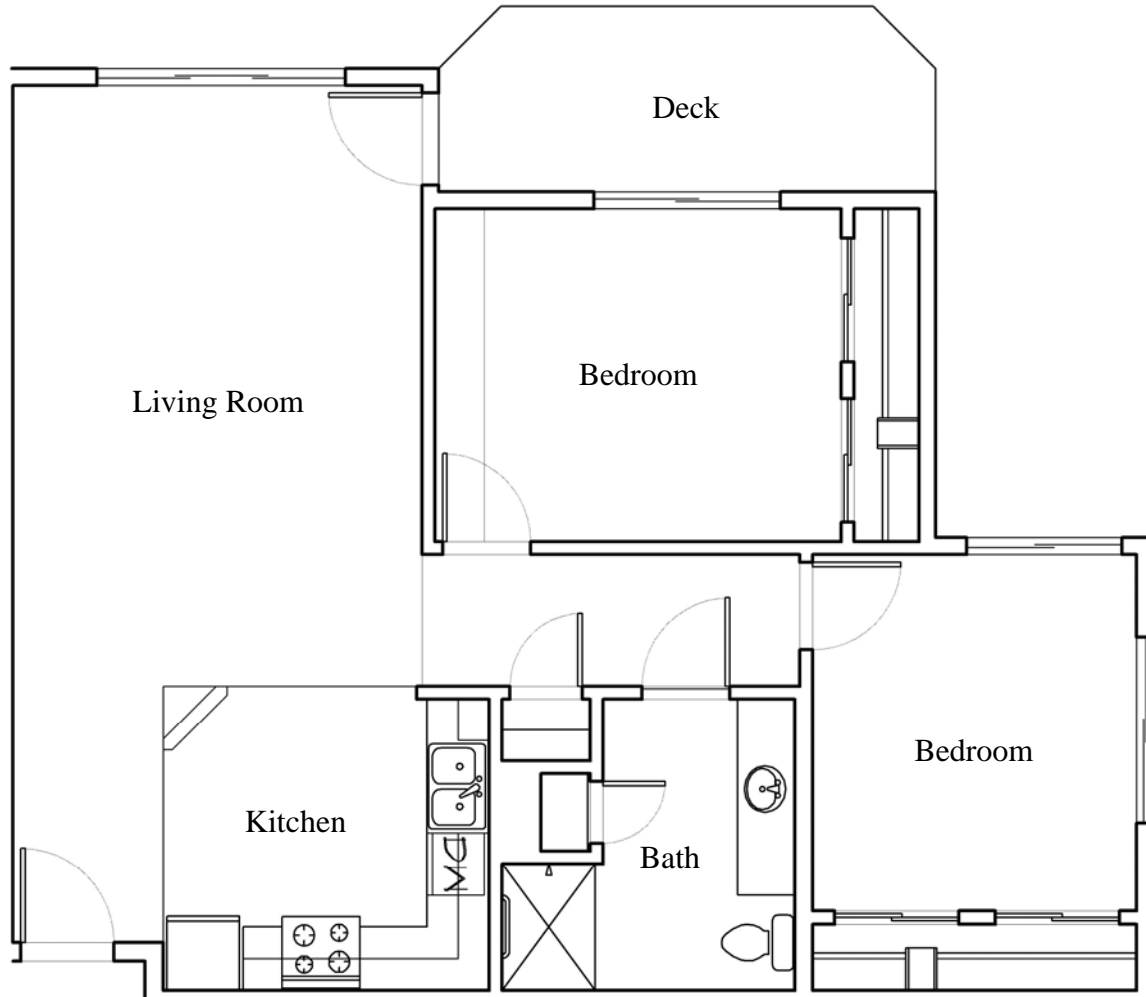

# Two Bedroom One Bath with Deck 928 Square Feet

2 Bedroom / 1 Bath with Deck  
928 SF (approx.)

*Emerald Pointe Senior Living Community*  
"The Lifestyle You Deserve."