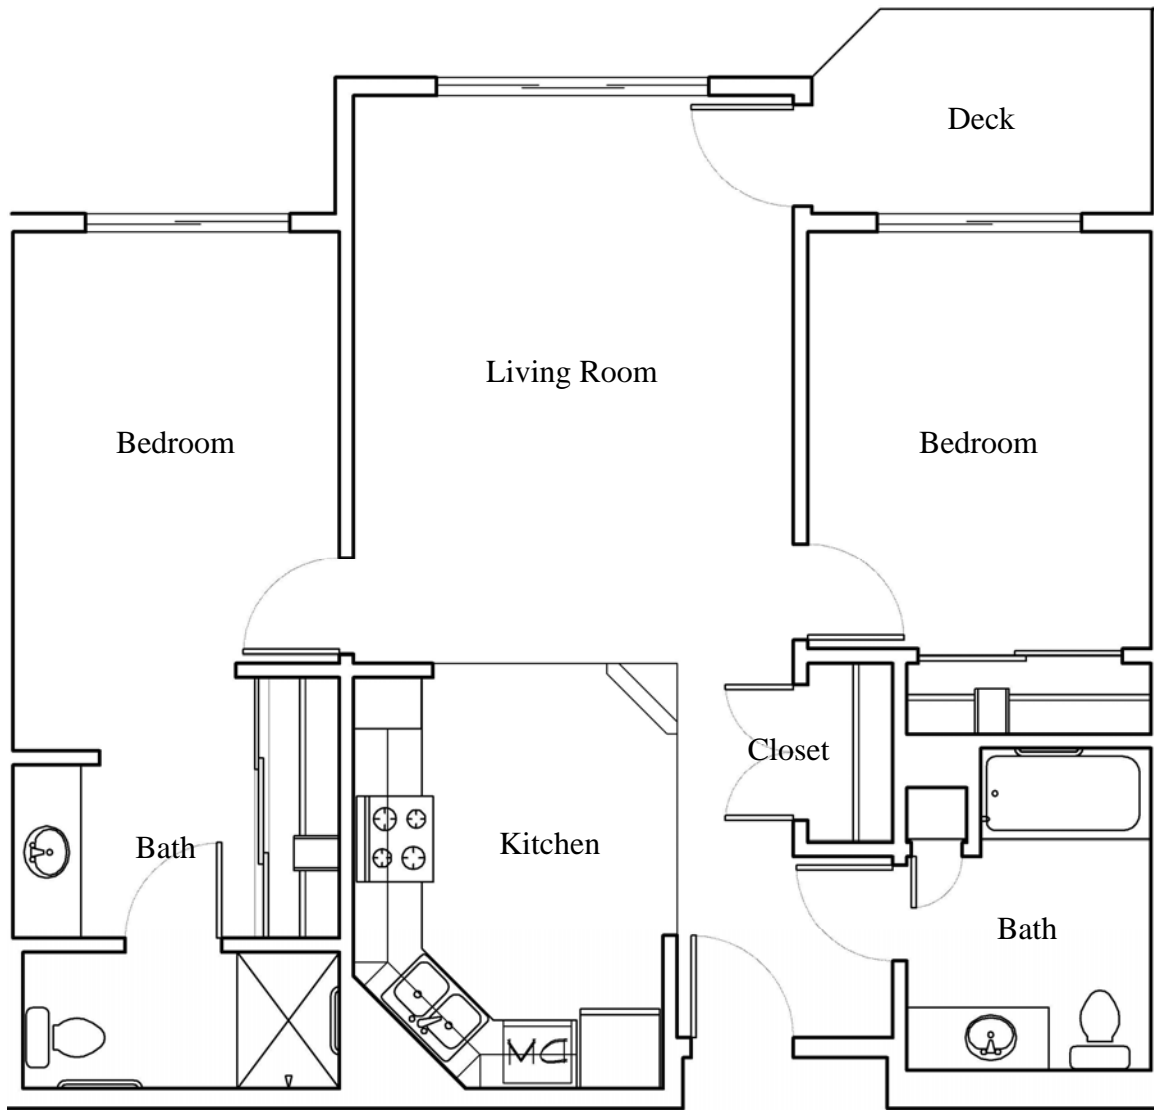

# Two Bedroom Two Bath with Deck 930 Square Feet

2 Bedroom / 2 Bath with Deck  
930 SF (approx.)

*Emerald Pointe Senior Living Community*  
"The Lifestyle You Deserve."