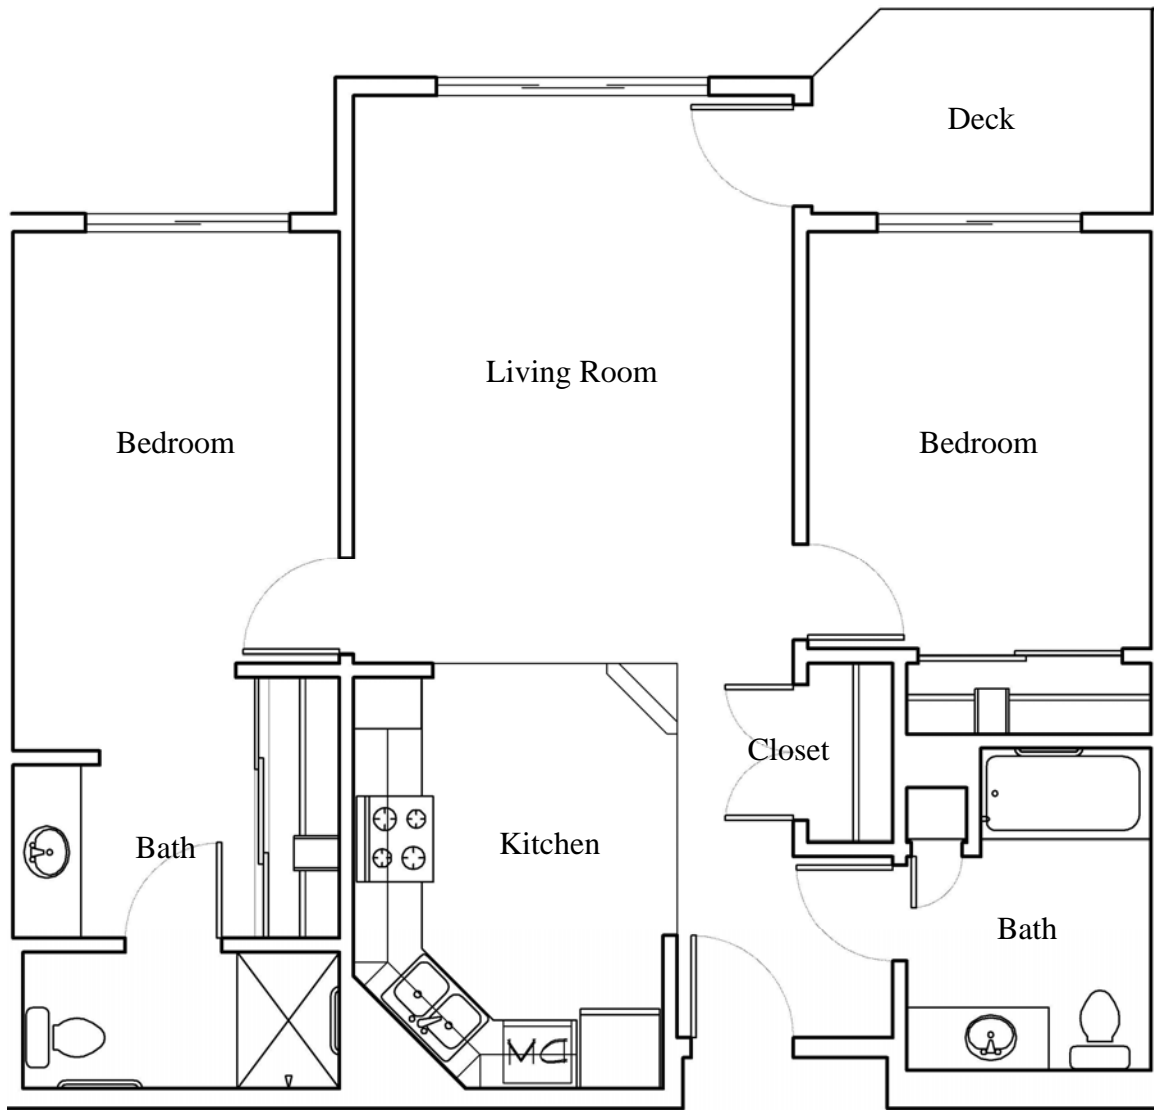

Two Bedroom Two Bath with Deck 930 Square Feet

2 Bedroom / 2 Bath with Deck
930 SF (approx.)

Emerald Pointe Senior Living Community
"The Lifestyle You Deserve."