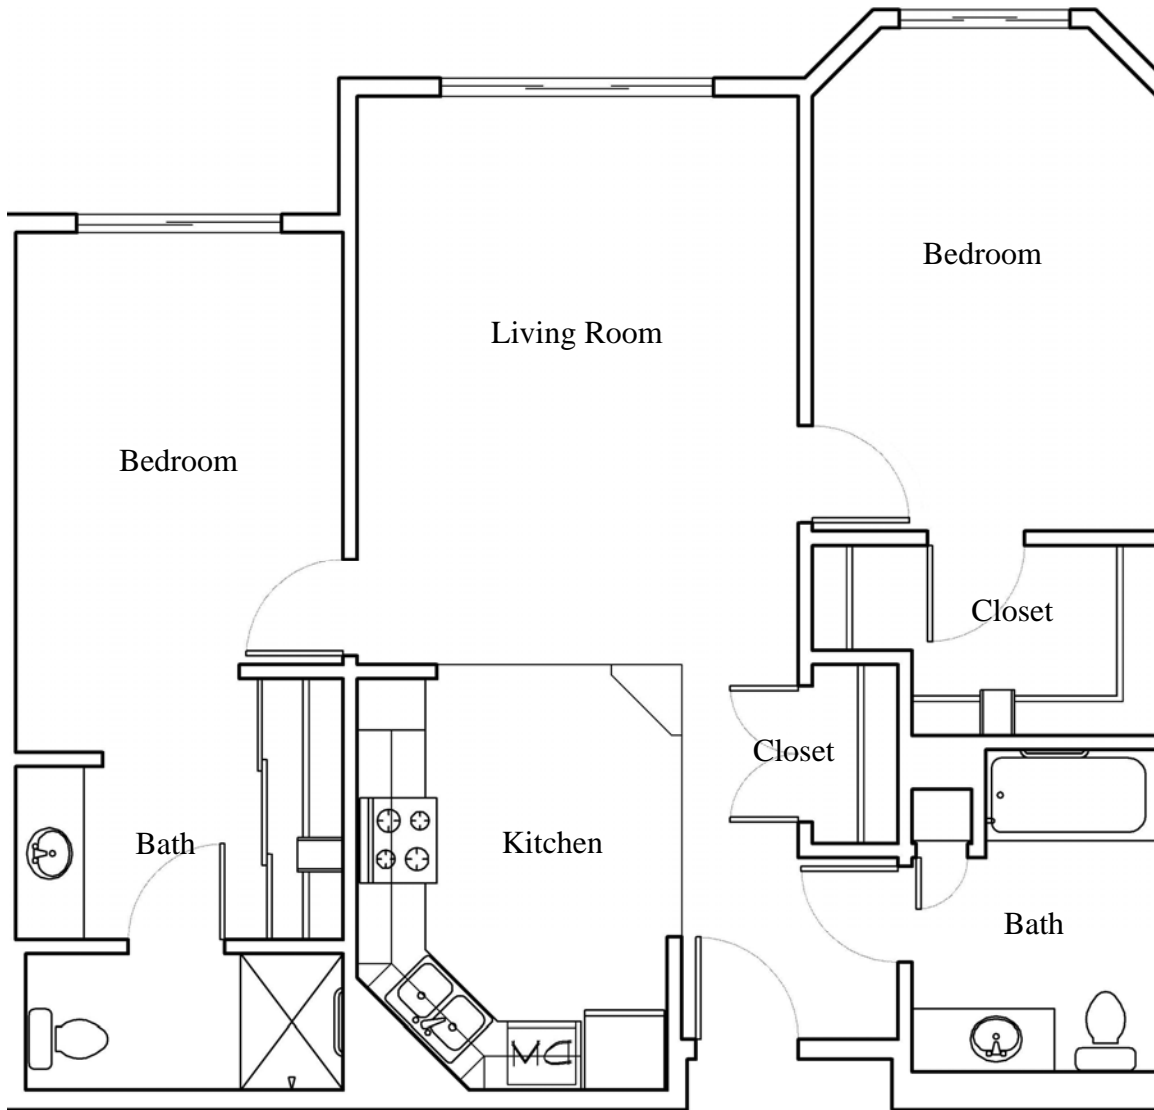

## Two Bedroom Two Bath with Walk-In Closet 988 Square Feet

2 Bedroom / 2 Bath & Walk-in Closet  
988 SF (approx.)

*Emerald Pointe Senior Living Community*  
"The Lifestyle You Deserve."