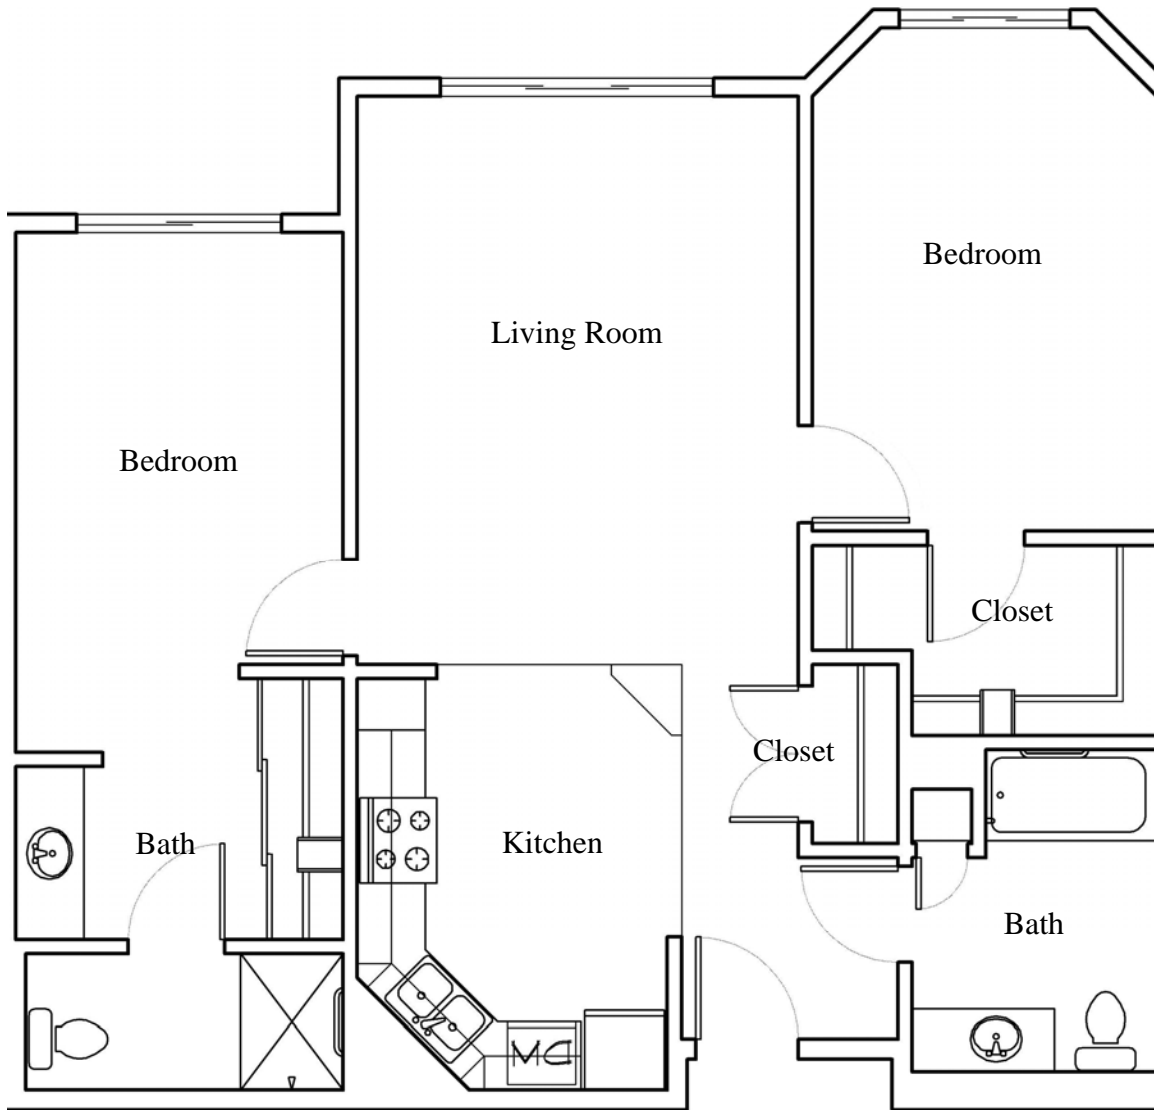

Two Bedroom Two Bath with Walk-In Closet 988 Square Feet

2 Bedroom / 2 Bath & Walk-in Closet
988 SF (approx.)

Emerald Pointe Senior Living Community
"The Lifestyle You Deserve."