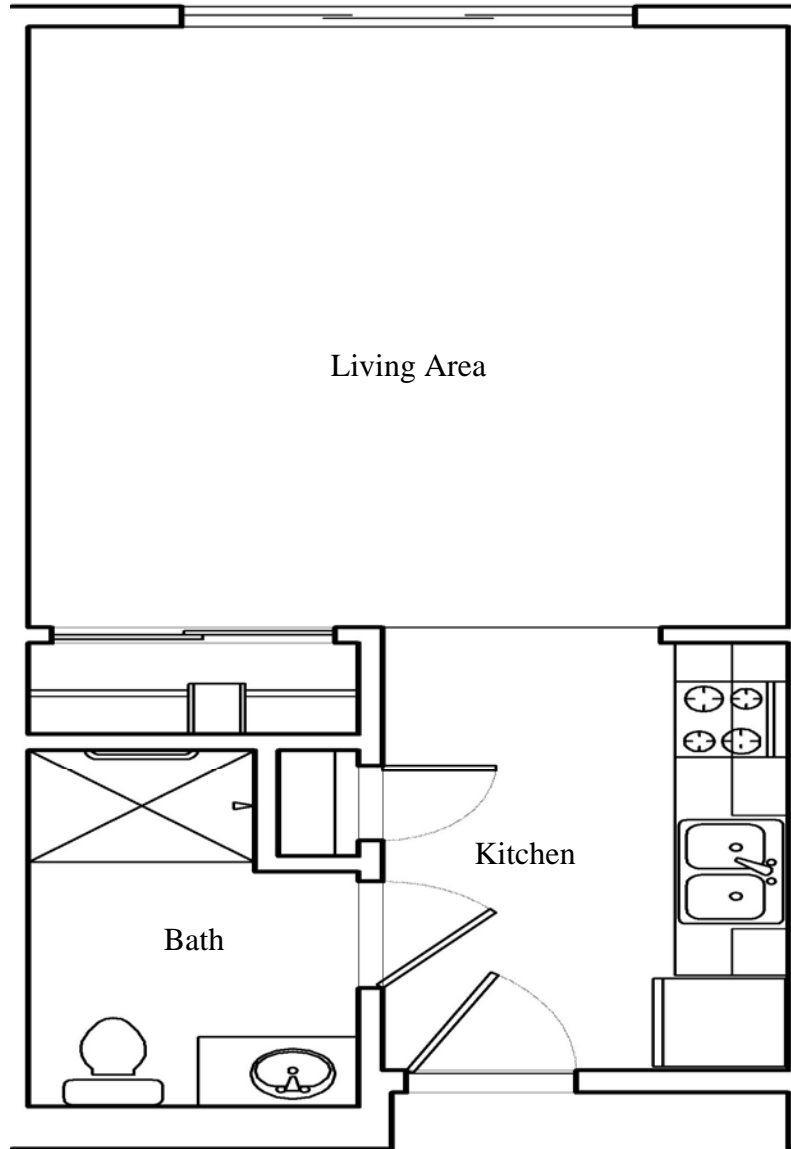

# Studio

409 Square Feet

*Emerald Pointe Senior Living Community*  
"The Lifestyle You Deserve."