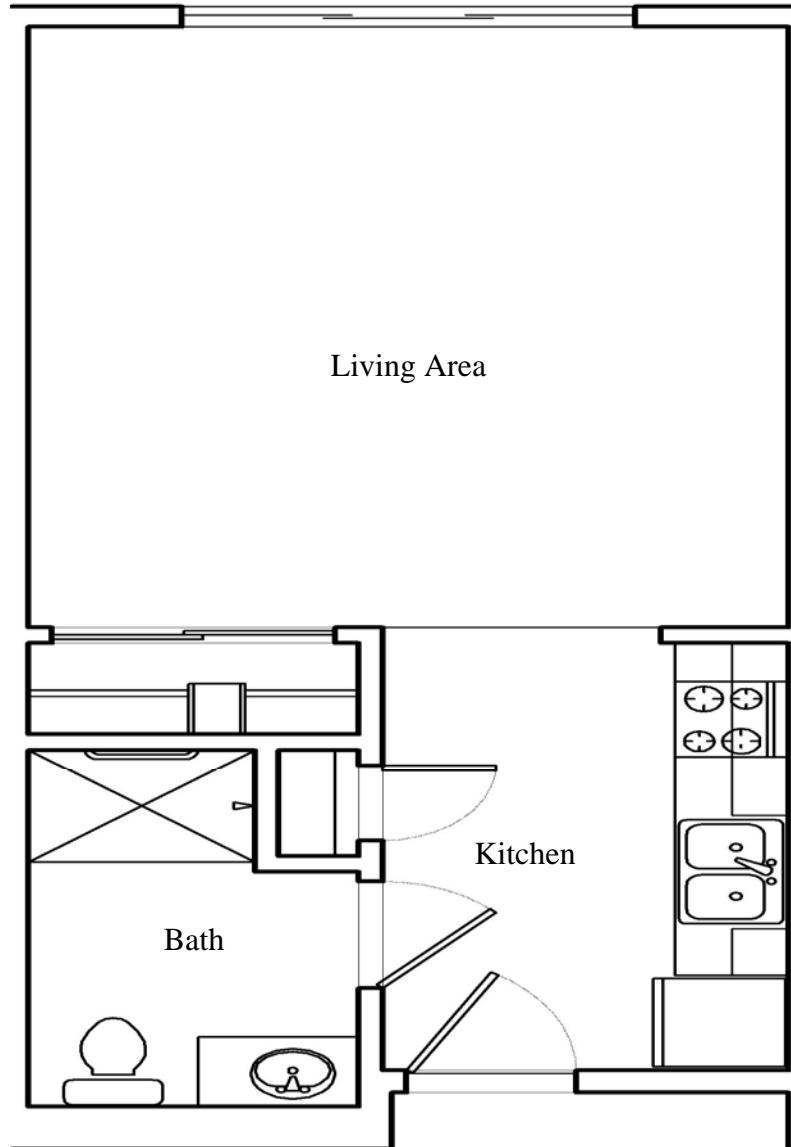

# Studio

409 Square Feet

*Emerald Pointe Senior Living Community*  
"The Lifestyle You Deserve."