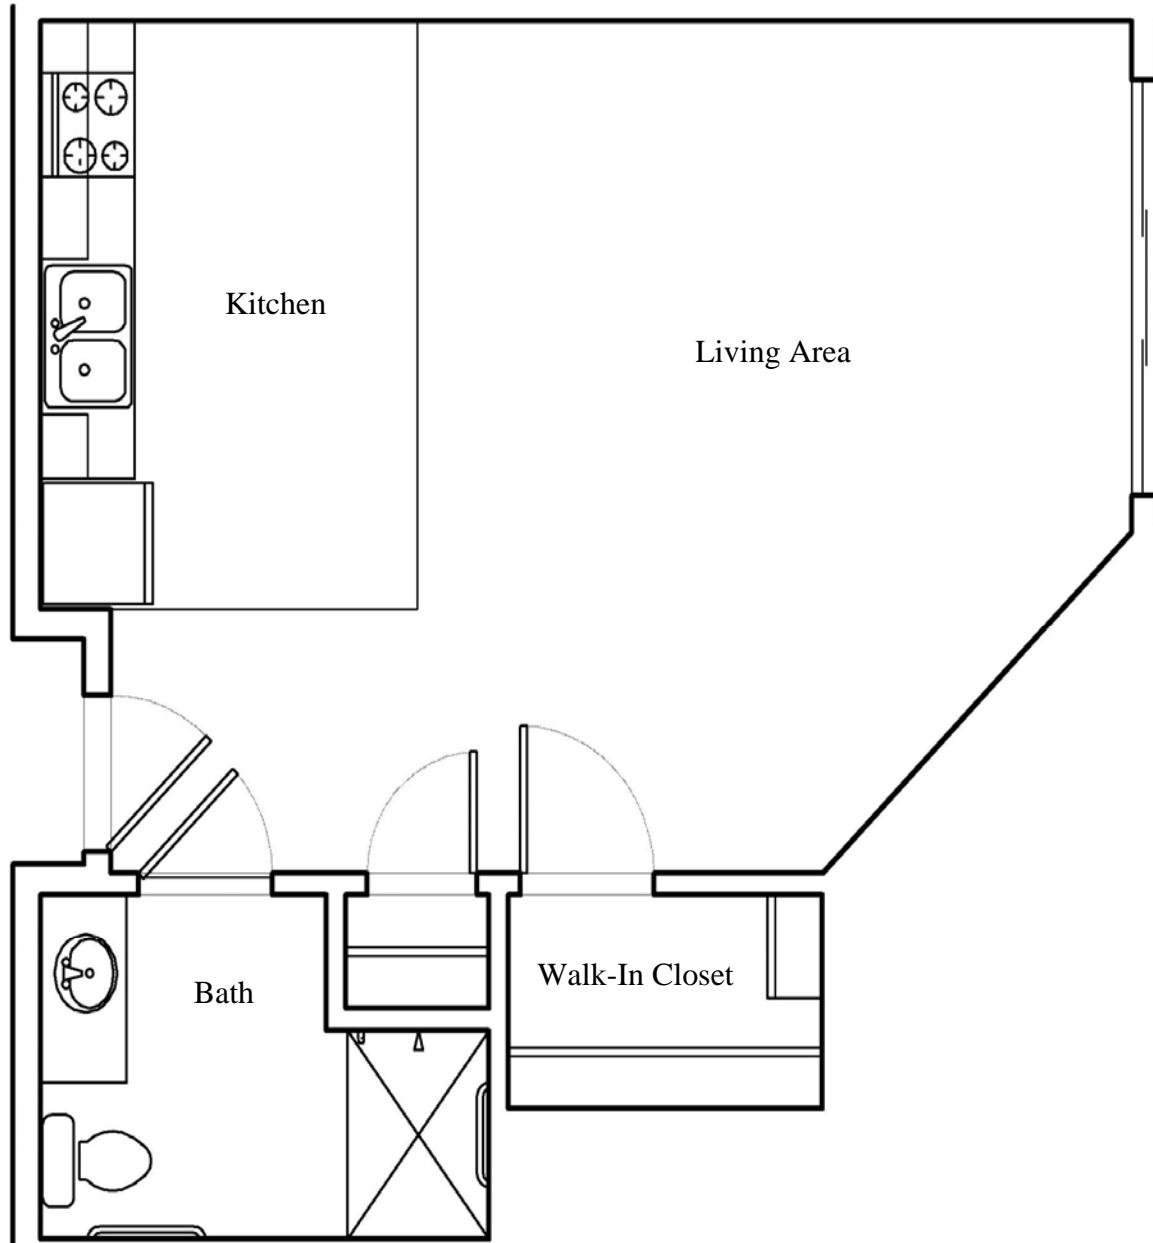

Studio with Walk-In Closet 479 Square Feet

Studio w/Walk-In Closet
479 SF (approx.)

Emerald Pointe Senior Living Community
"The Lifestyle You Deserve."