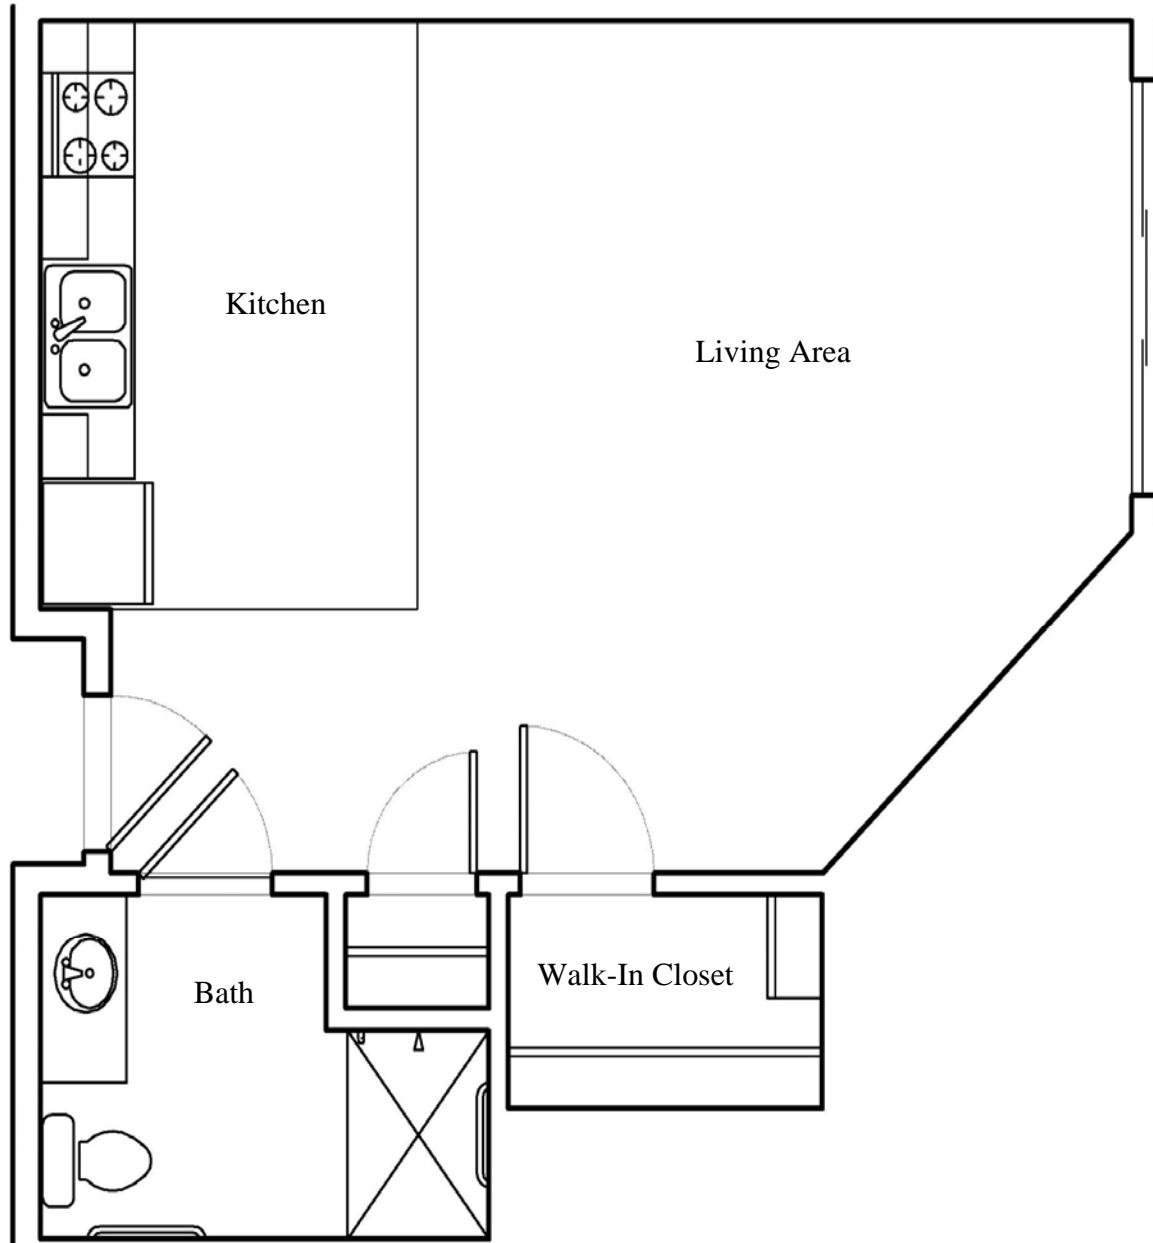

# Studio with Walk-In Closet 479 Square Feet

Studio w/Walk-In Closet  
479 SF (approx.)

*Emerald Pointe Senior Living Community*  
"The Lifestyle You Deserve."