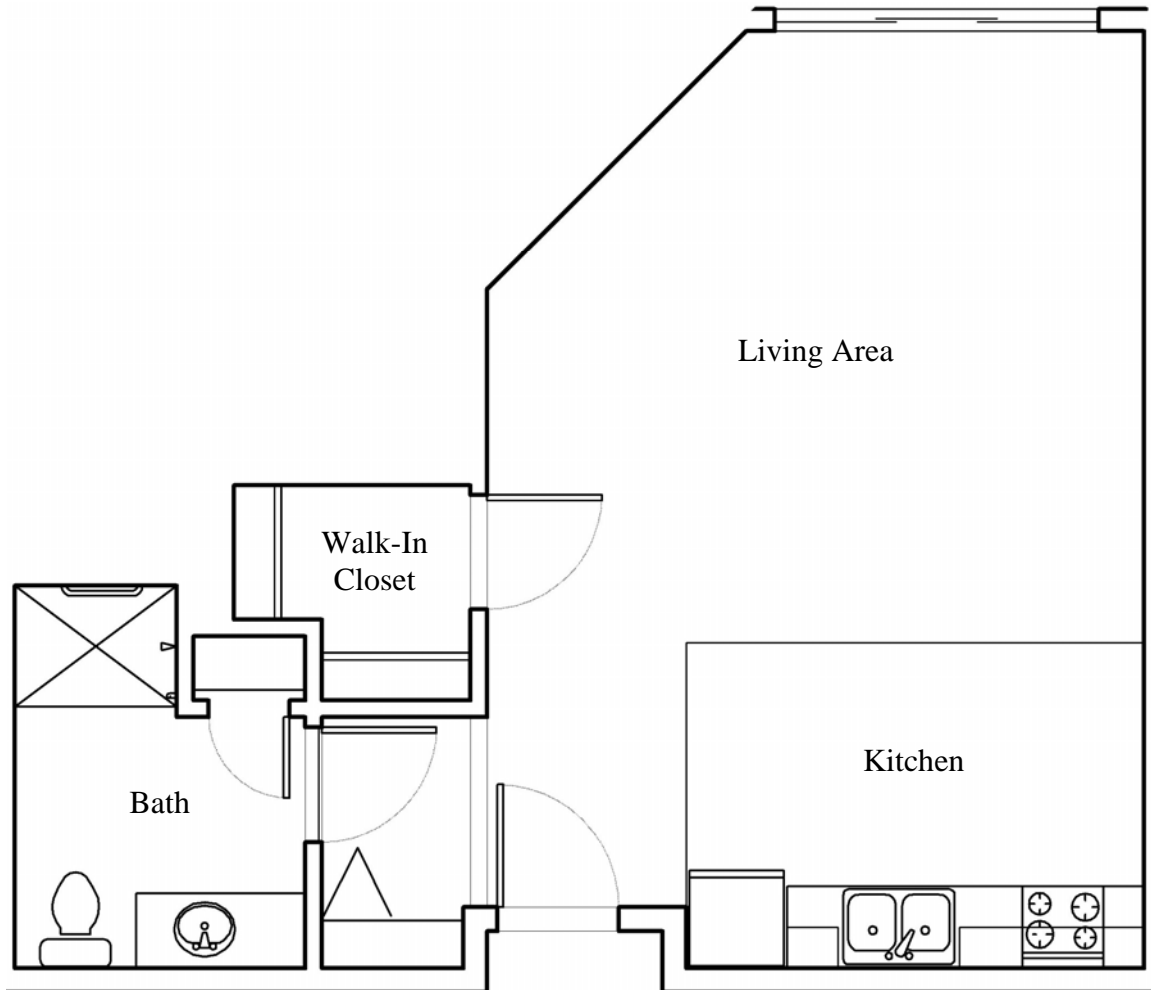

Studio with Walk-In Closet 507 Square Feet

Studio w/Walk-In Closet
507 SF (approx.)

Emerald Pointe Senior Living Community
"The Lifestyle You Deserve."