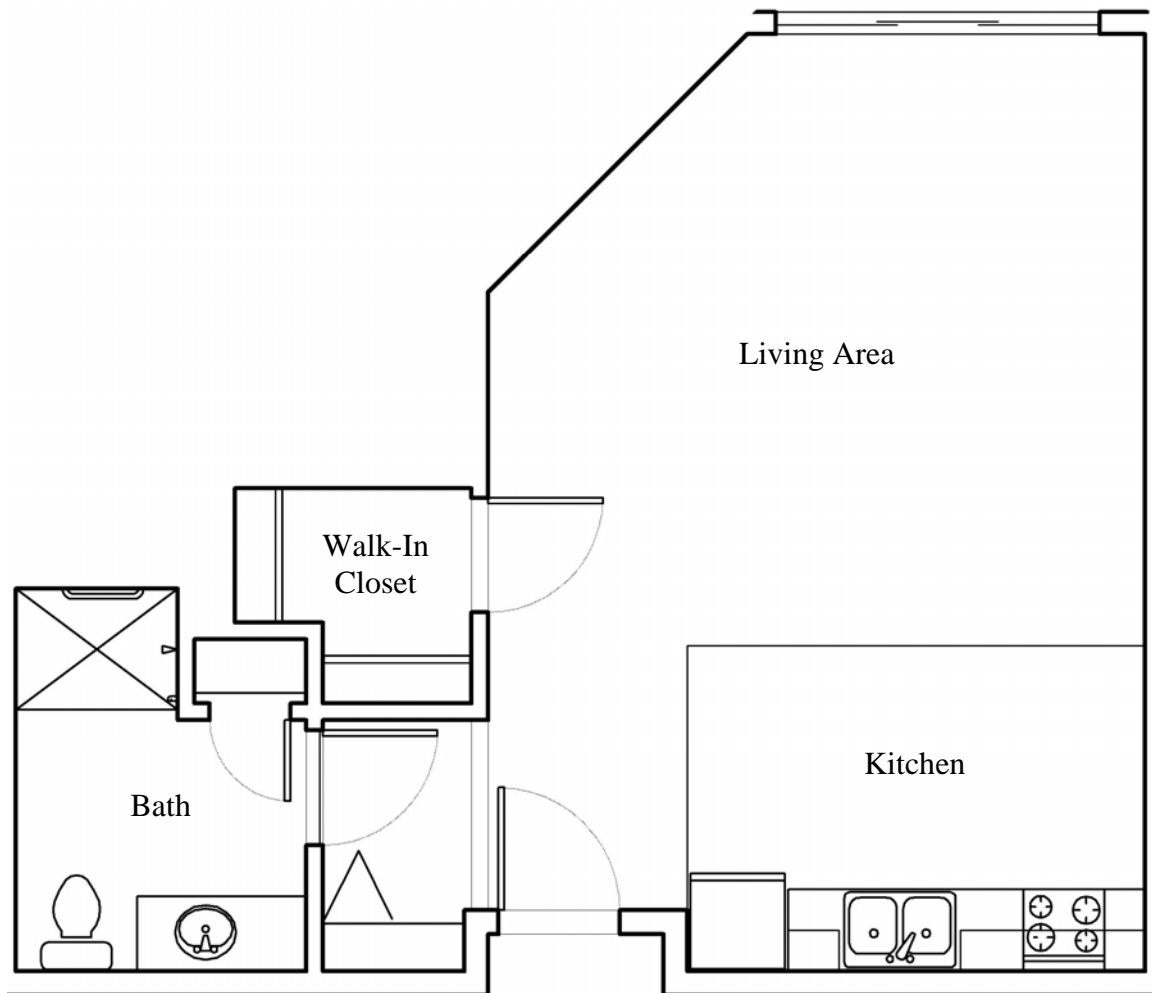

# Studio with Walk-In Closet 507 Square Feet

Studio w/Walk-In Closet  
507 SF (approx.)

*Emerald Pointe Senior Living Community*  
"The Lifestyle You Deserve."